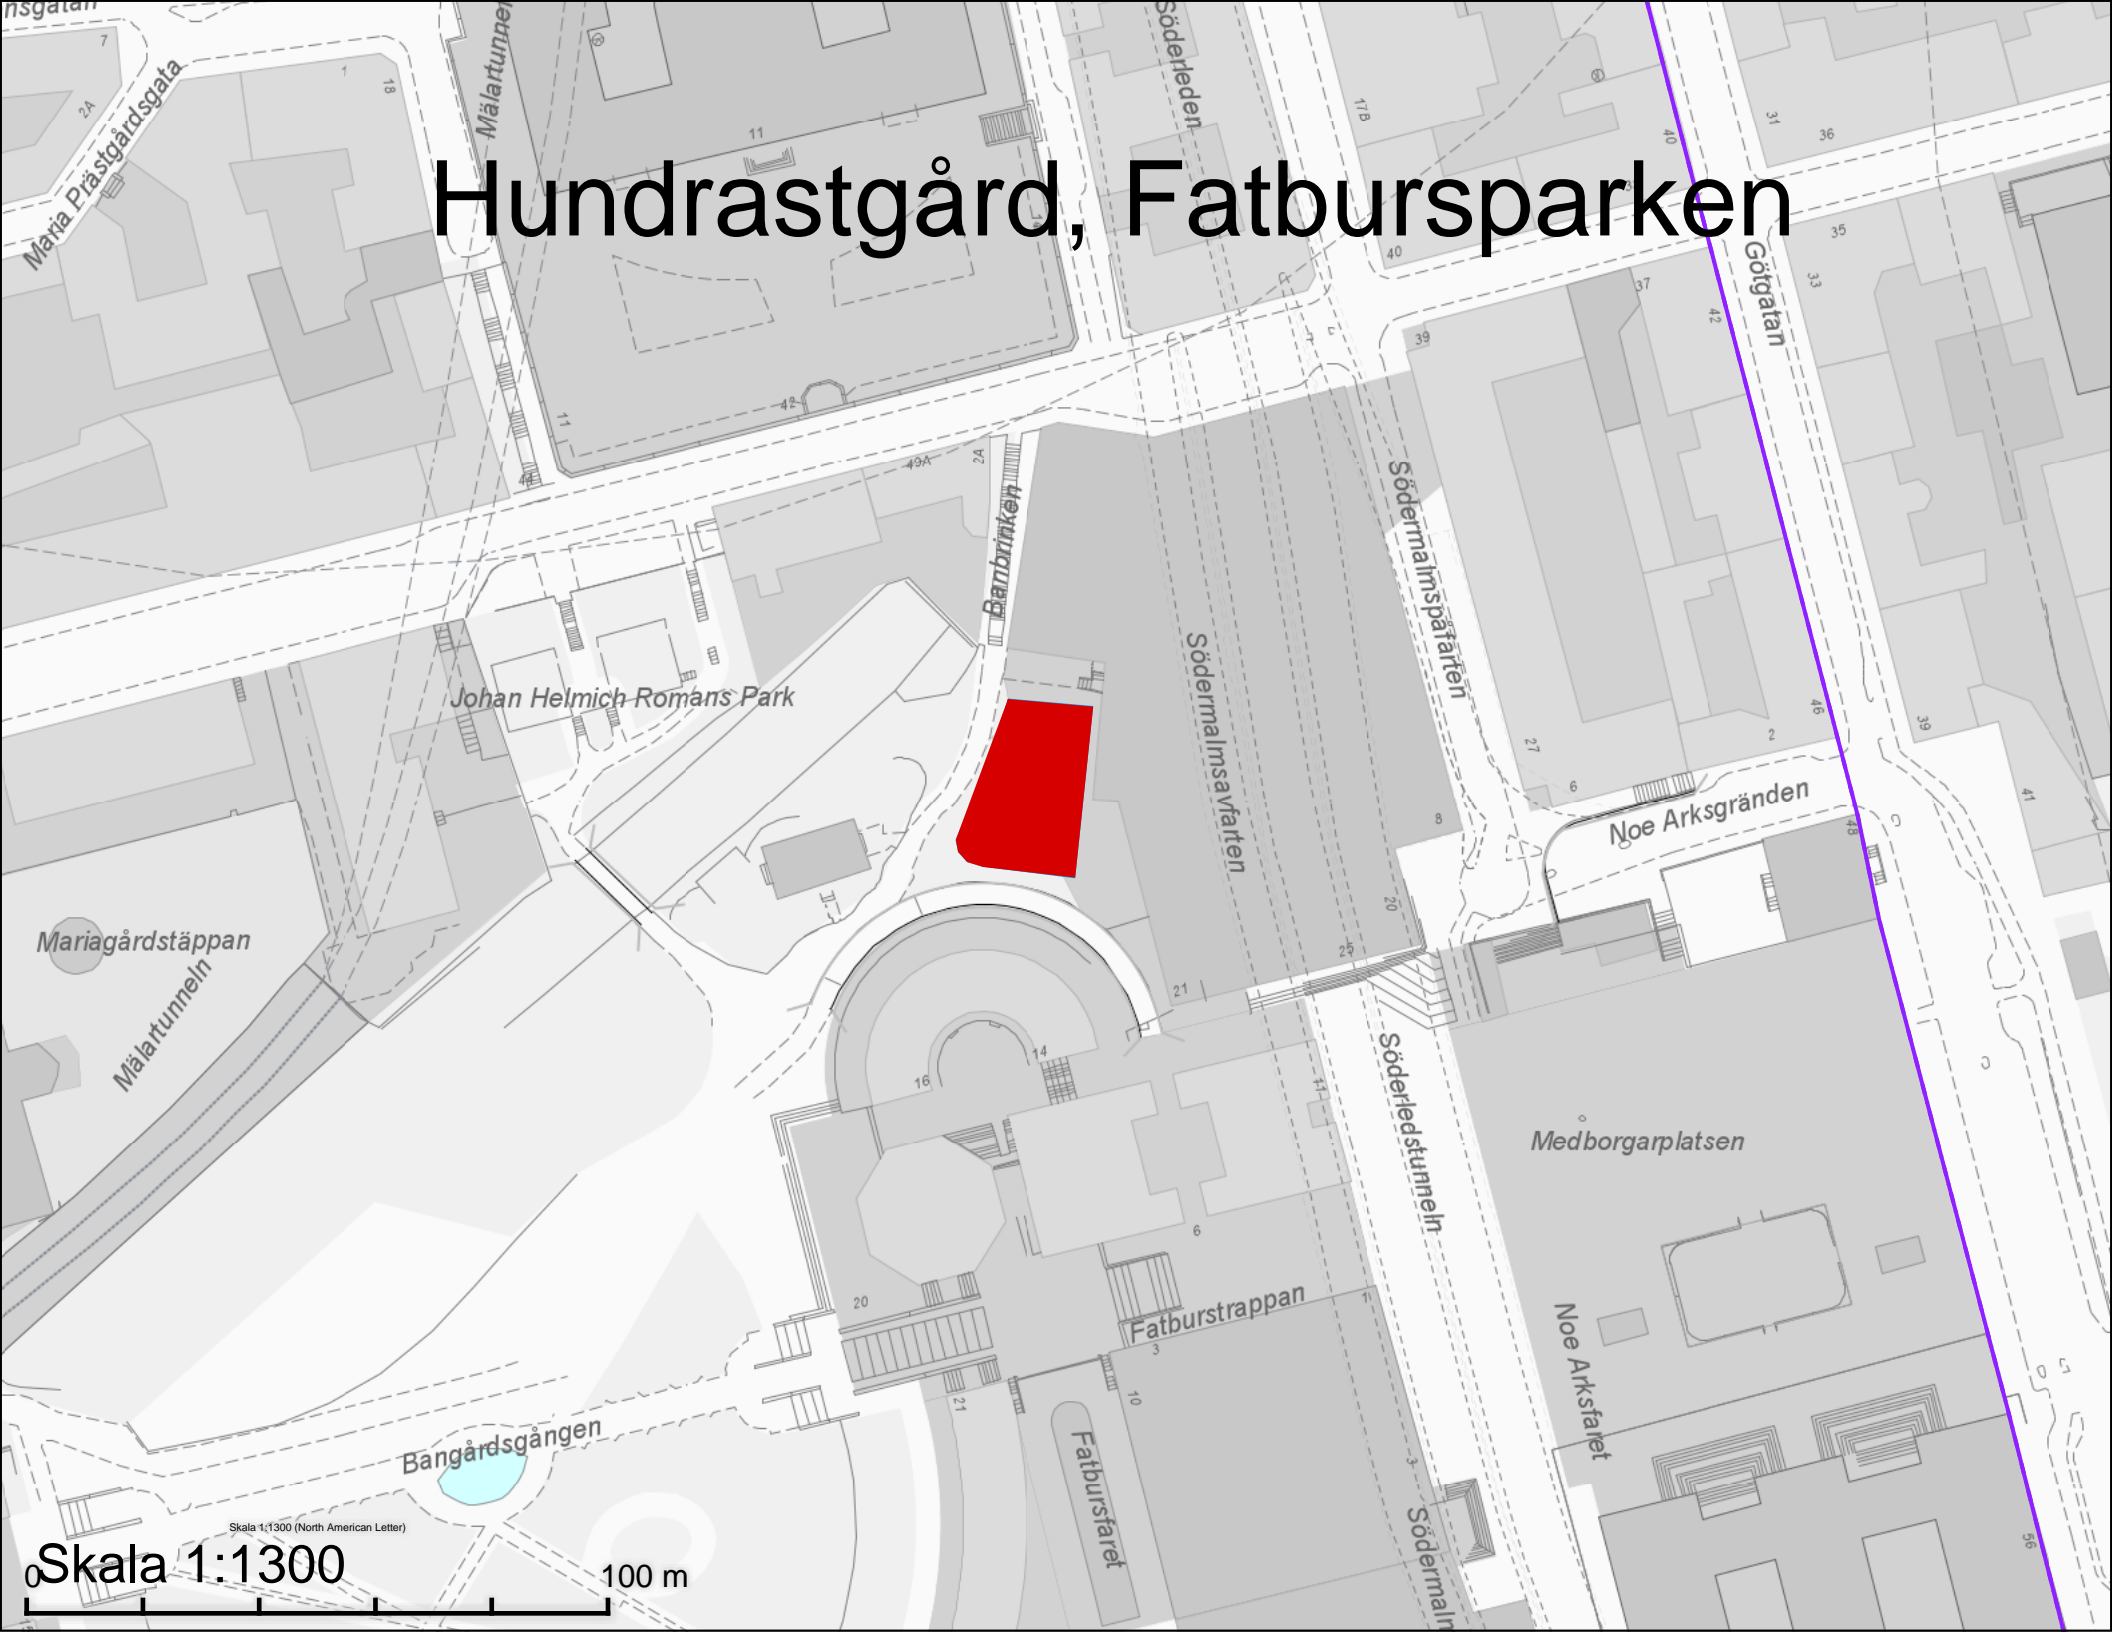

# Hundrastgård, Fatbursparken

Mariagårdstjappen

Johan Helmich Romans Park

Skala 1:1300

100 m